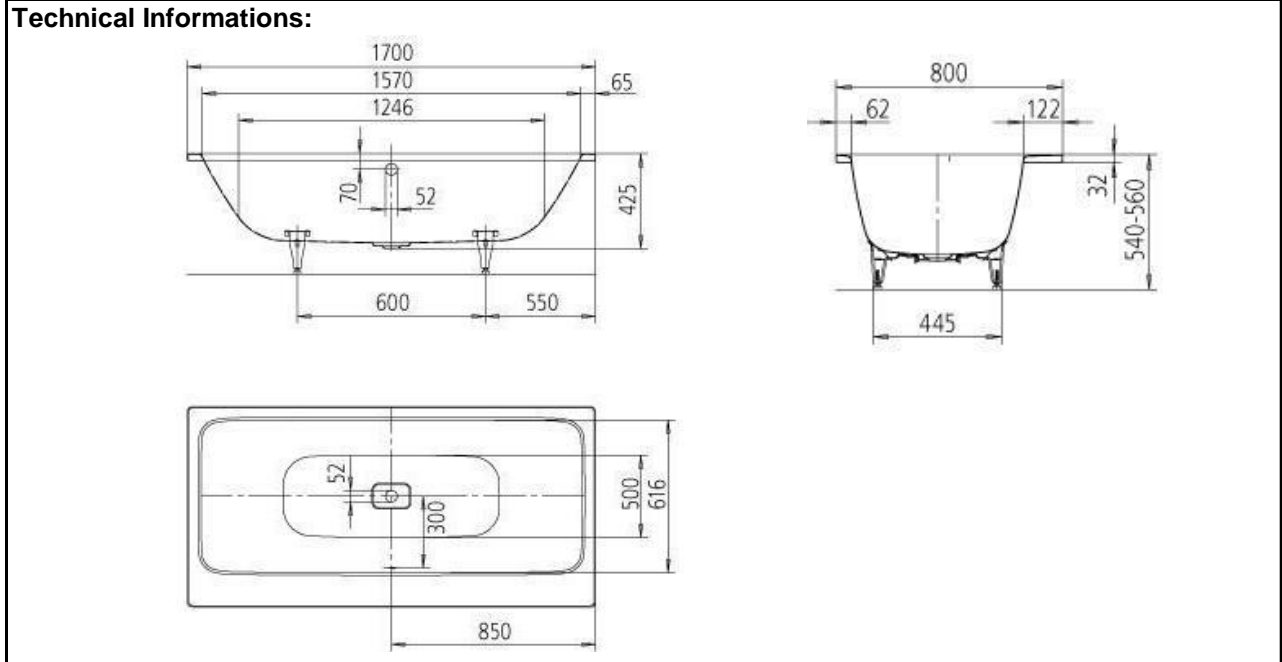

## SPECIFICATION SHEET

<b>BRAND:</b>	<b>KALDEWEI</b>	<b>Product Photo:</b>  
<b>ORIGIN:</b>	Germany	
<b>SERIES:</b>	<b>ASSYMETRIC DUO</b>	
<b>PRODUCT DESCRIPTION:</b>	740 Assymetric Duo Two-seater Inlay bath with waste at center 3.5mm steel enamel water volume: 123 L	
<b>MODEL No.</b>	2740 2959 0727	
<b>FINISH/COLOUR:</b>	Oyster Grey Matt	
<b>DIMENSIONS:</b>	1700 x 800 x 425mm	
<b>OPTIONAL MATCHING PARTS:</b>	4506 waste & overflow with filler 5037 leg set 4511 Comfort Select control panel 6800 Soundware concealed audio system 4509 retractable shower hose *handshower not included	